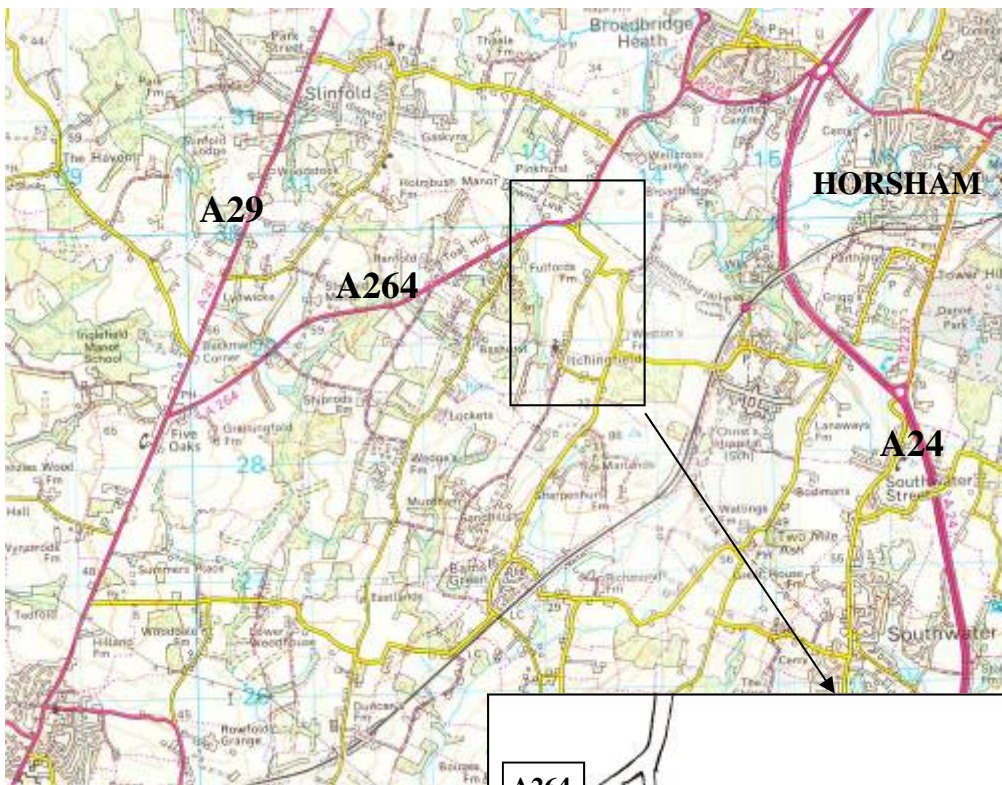

St Nicolas, Itchingfield Guidance for visitors

Reproduced from Ordnance Survey map data by permission of Ordnance Survey, © Crown copyright.

St Nicolas Church
Itchingfield, HORSHAM
RH13 0NX

Please park carefully on the lane as it is very narrow.